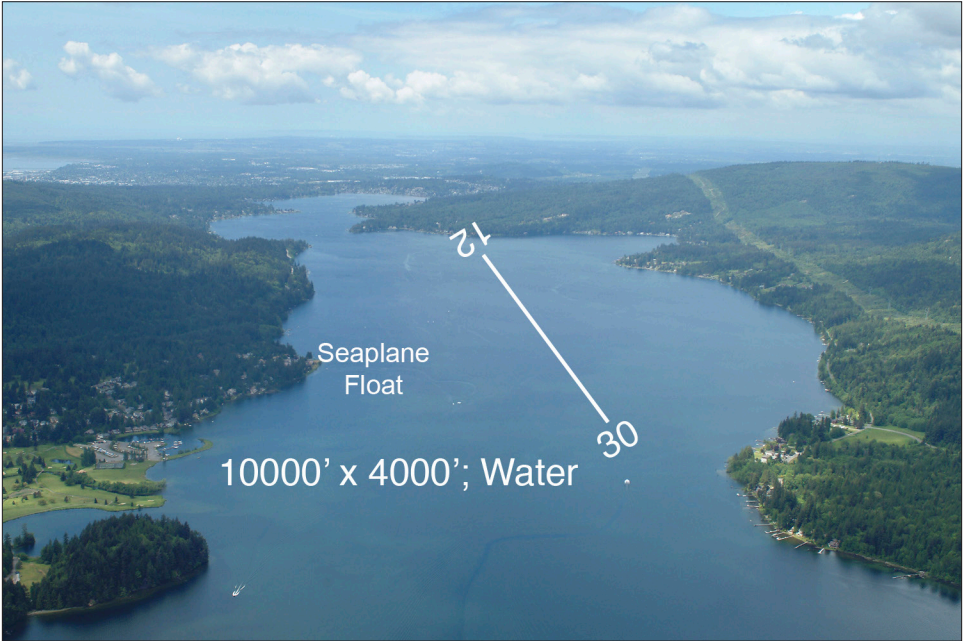

Bellingham / Floathaven SPB / ØW7

Communications

CTAF 122.9

Navigation

Elevation . . . . . 307' MSL
TPA . . . . . 1107' MSL (800' AGL)
Runway . . . . . 12/30; 10000'x4000'; Water
Lights . . . . . None
Latitude . . . . . N 48° 44.14'
Longitude . . . . . W 122° 20.40'