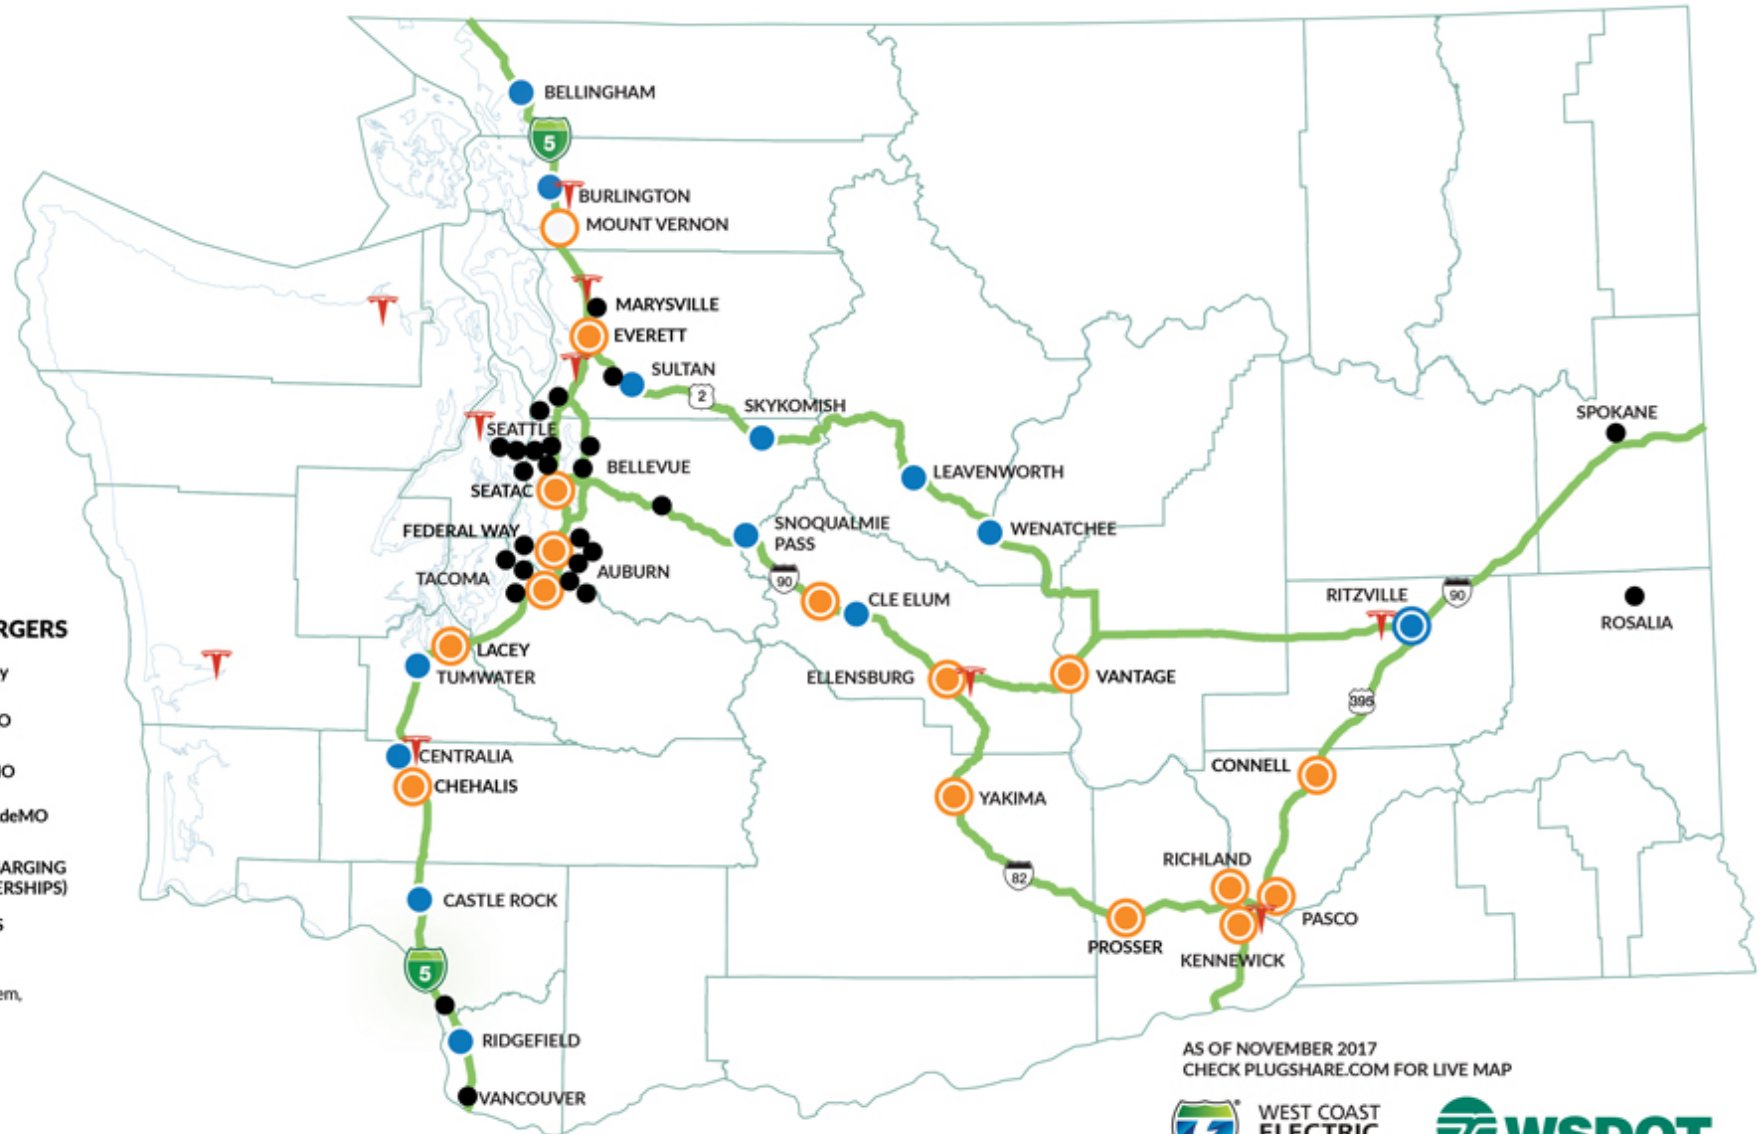

WASHINGTON'S ELECTRIC HIGHWAY NETWORK

WEST COAST
ELECTRIC
HIGHWAY

TYPES OF FAST CHARGERS

- EXISTING CHAdeMO only
- EXISTING CCS/CHAdeMO
- PLANNED CCS/CHAdeMO
- PROVISIONAL CCS/CHAdeMO
- OTHER PUBLIC FAST CHARGING (NOT INCLUDING DEALERSHIPS)
- ⚡ TESLA SUPERCHARGERS

CCS = combined charging system, also known as "SAE Combo."

AS OF NOVEMBER 2017
CHECK PLUGSHARE.COM FOR LIVE MAP

WEST COAST
ELECTRIC
HIGHWAY