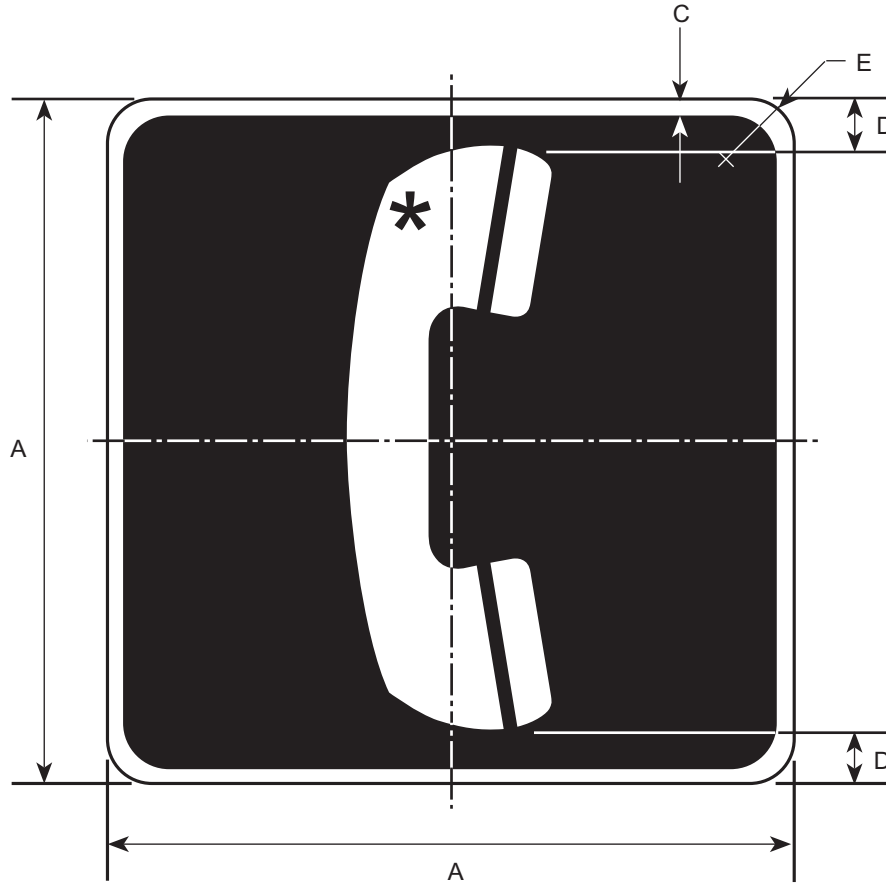

D9-1

10/97

* SEE APPENDIX FOR SYMBOL DESIGN

DIMENSIONS (MILLIMETERS)			
A	C	D	E
450	13	25	38
600	13	38	38
750	19	50	47

DIMENSIONS (INCHES)			
A	C	D	E
18	1/2	1	1 1/2
24	1/2	1 1/2	1 1/2
30	3/4	2	1 7/8

COLORS