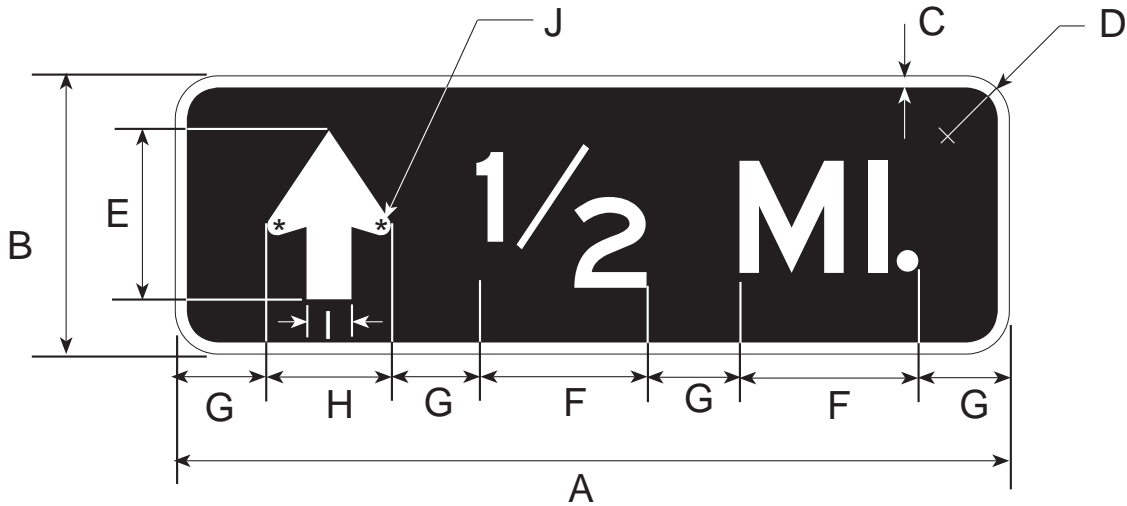

D9-502

11/97

NOTE: USE 4" / 100 mm SERIES C FOR CAPS,
4" / 100 mm SERIES C NUMERALS OR
3" / 75 mm SERIES C FRACTION.

DIMENSIONS (MILLIMETERS)									
A	B	C	D	E	F	G	H	I	J
600	225	9	38	150	125	63	100	38	6

DIMENSIONS (INCHES)									
A	B	C	D	E	F	G	H	I	J
24	9	3/8	1 1/2	6	5	2 1/2	4	1 1/2	1/4

COLORS

LEGEND - WHITE (REFL)
BACKGROUND - BLUE OR BROWN (REFL)