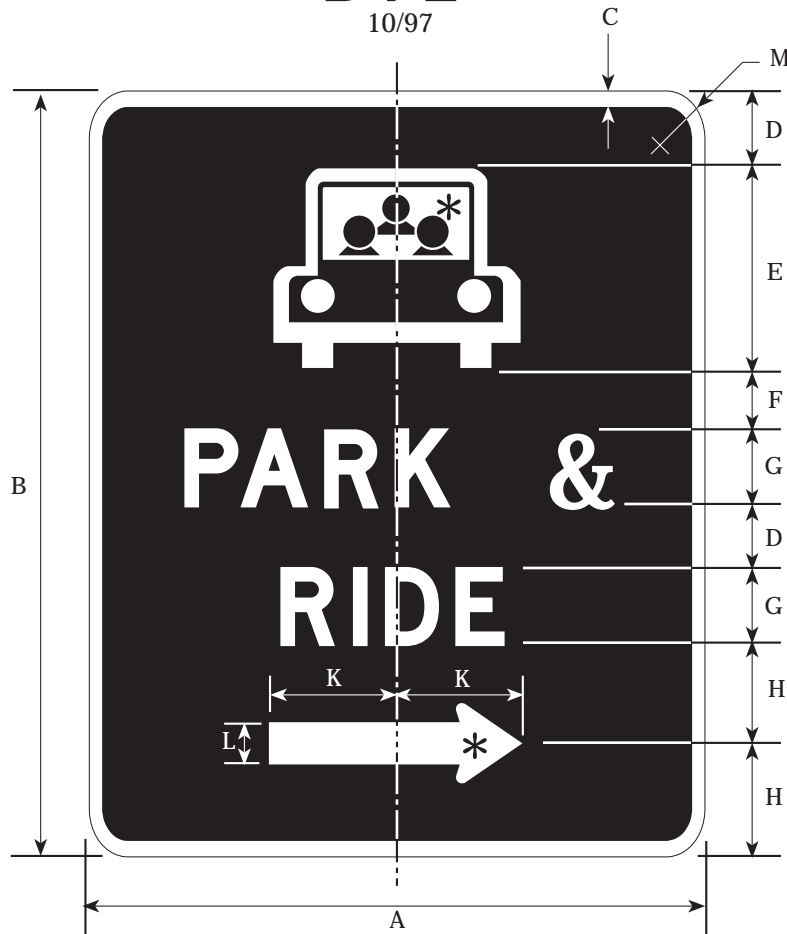

D4-2

10/97

* SEE APPENDIX FOR SYMBOL DESIGN AND STANDARD ARROW DETAILS
CENTER CAR SYMBOL IF NO TRANSIT SYMBOL IS USED

DIMENSIONS (MILLIMETERS)										
A	B	C	D	E	F	G	H	K	L	M
600	750	16	50	200	75	75D	113	150	28	38
750	900	19	75	225	75	100D	125	175	38	47
900	1200	22	100	275	75	150D	175	225	56	56

DIMENSIONS (INCHES)										
A	B	C	D	E	F	G	H	K	L	M
24	30	5/8	2	8	3	3D	4 1/2	6	1 1/8	1 1/2
30	36	3/4	3	9	3	4D	5	7	1 1/2	1 7/8
36	48	7/8	4	11	3	6D	7	9	2 1/4	2 1/4

COLORS

LEGEND, ARROW, & BORDER - WHITE (REFL.)

SYMBOL - WHITE & GREEN (REFL.)

BACKGROUND - GREEN (REFL.)