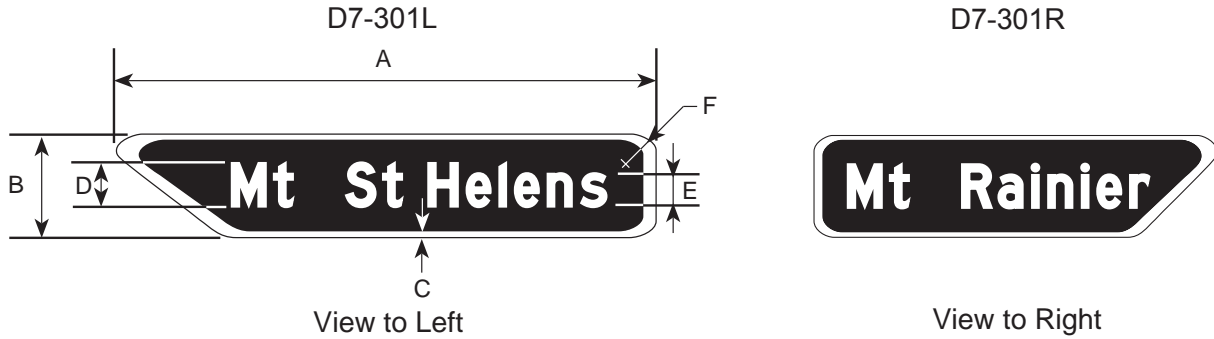

D7-301, D7-301L & D7-301R

10/97