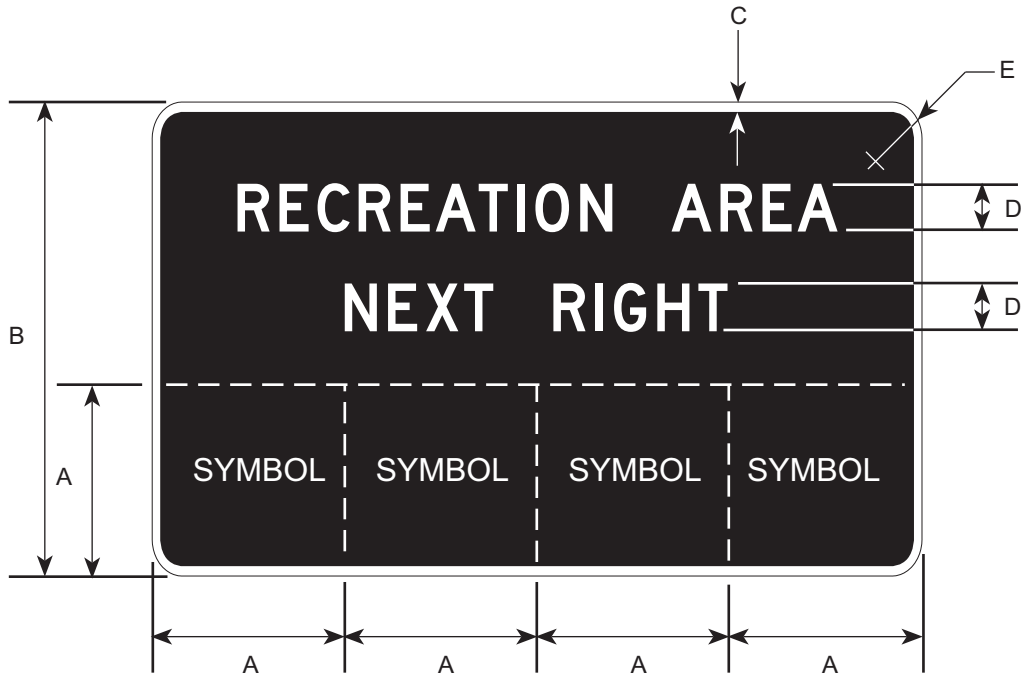

D7-7701

10/97

DIMENSIONS (MILLIMETERS)				
A	B	C	D	E
600	1500	16	150D	188

DIMENSIONS (INCHES)				
A	B	C	D	E
24	60	5/8	6D	7 1/2

COLORS

LEGEND - WHITE (REFL)
BACKGROUND - BROWN (REFL)