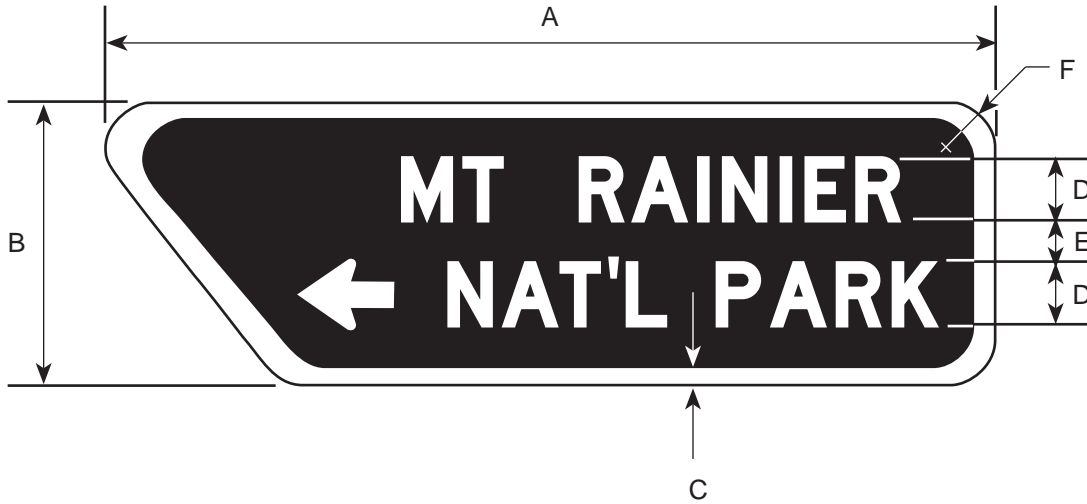

D7-201

10/97

* See appendix for standard arrow details

NOTE: ANGLE OF SLOPE IS $52\ 1/2^{\circ}$ FROM HORIZONTAL
DIMENSIONS TYPICAL OF BOTH SIGNS

DIMENSIONS (MILLIMETERS)					
A	B	C	D	E	F
VAR	VAR	19	150D	VAR	75
VAR	VAR	38	200D	VAR	150

DIMENSIONS (INCHES)					
A	B	C	D	E	F
VAR	VAR	3/4	6D	VAR	3
VAR	VAR	1 1/2	8D	VAR	6

COLORS

LEGEND - WHITE (REFL)
BACKGROUND - BROWN (REFL)