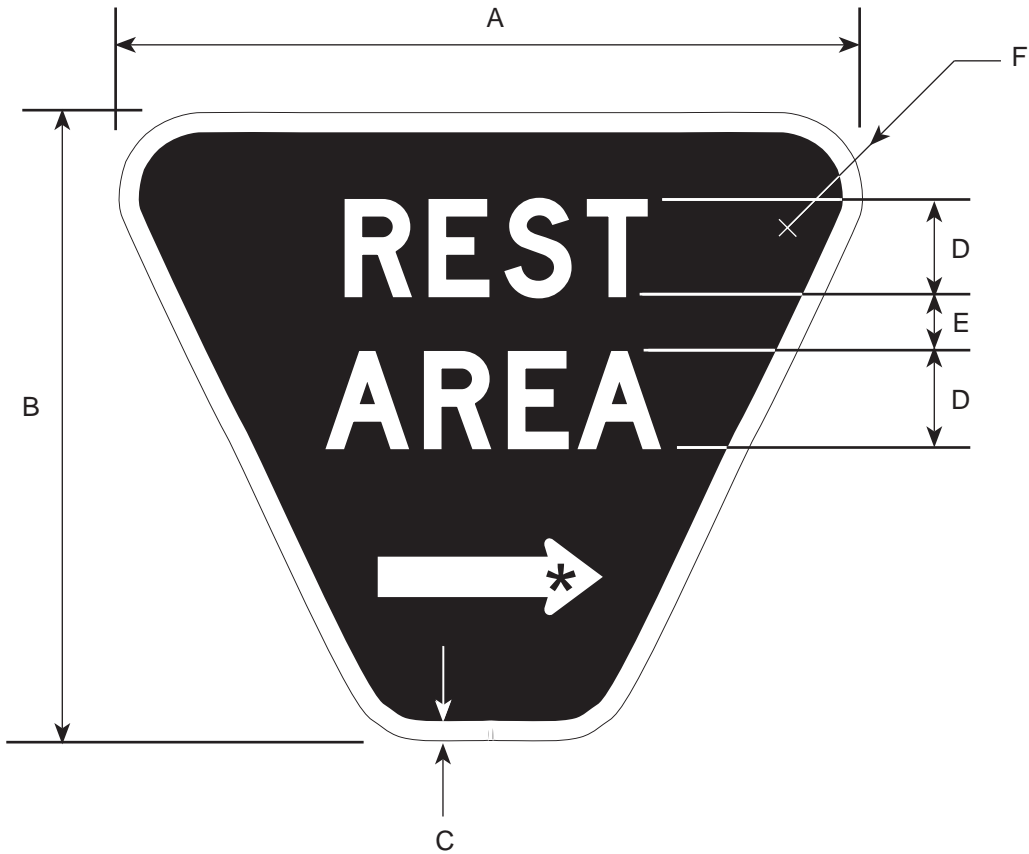

D5-701

10/97

* SEE APPENDIX FOR STANDARD ARROW DETAILS

DIMENSIONS (MILLIMETERS)						
A	B	C	D	E	F	ARROW SIZE
900	750	16	100D	75	75	200x100
1200	1000	25	150D	125	100	225x150

DIMENSIONS (INCHES)						
A	B	C	D	E	F	ARROW SIZE
36	30	5/8	4D	3	3	8x4
48	40	1	6D	5	4	9x6

COLORS

LEGEND - WHITE (REFL)
BACKGROUND - BLUE (REFL)