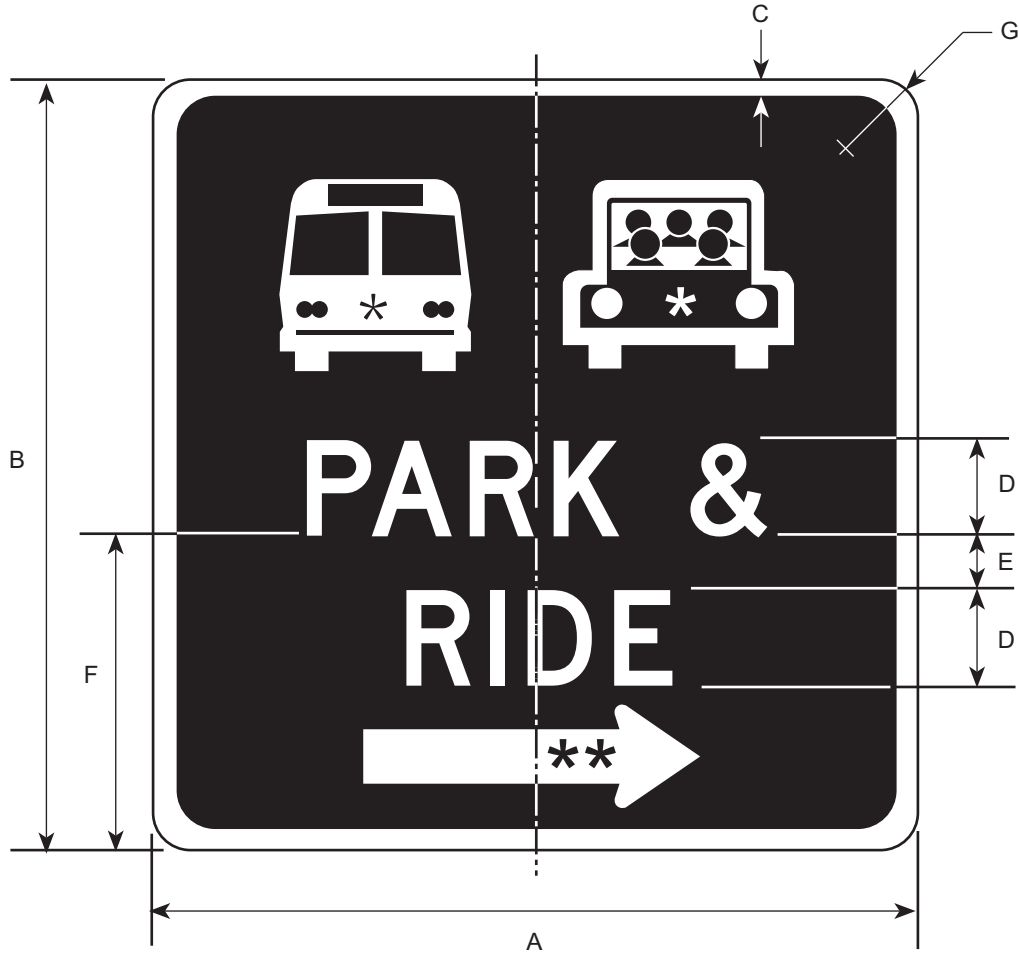

D4-301

10/97

* SEE APPENDIX FOR SYMBOL DESIGN

** SEE APPENDIX FOR ARROW DETAILS

DIMENSIONS (MILLIMETERS)						
A	B	C	D	E	F	G
600	600	16	75D	50	300	38

DIMENSIONS (INCHES)						
A	B	C	D	E	F	G
24	24	5/8	3D	2	12	1 1/2

COLORS

LEGEND — WHITE (REFL)
BACKGROUND — GREEN (REFL)