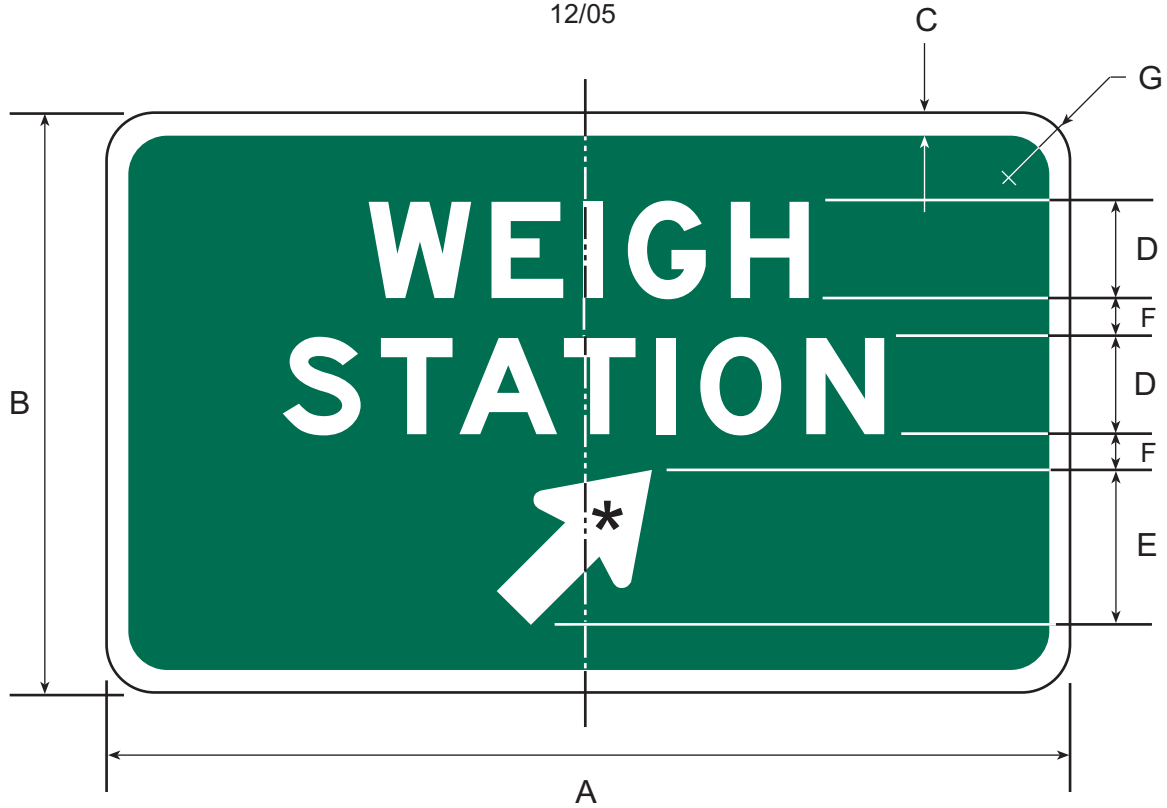

D8-301

12/05

* SEE APPENDIX FOR STANDARD ARROW DETAILS

DIMENSIONS (MILLIMETERS)						
A	B	C	D	E	F	G
1200	1050	38	150E	NO.1	100	100
1500	1350	38	200E	NO.2	150	125
2100	1800	50	250E	NO.2	200	150

DIMENSIONS (INCHES)						
A	B	C	D	E	F	G
48	42	1 1/2	6E	NO.1	4	4
60	54	1 1/2	8E	NO.2	6	5
84	72	2	10E	NO.2	8	6

COLORS

LEGEND — WHITE (REFL)
BACKGROUND — GREEN (REFL)