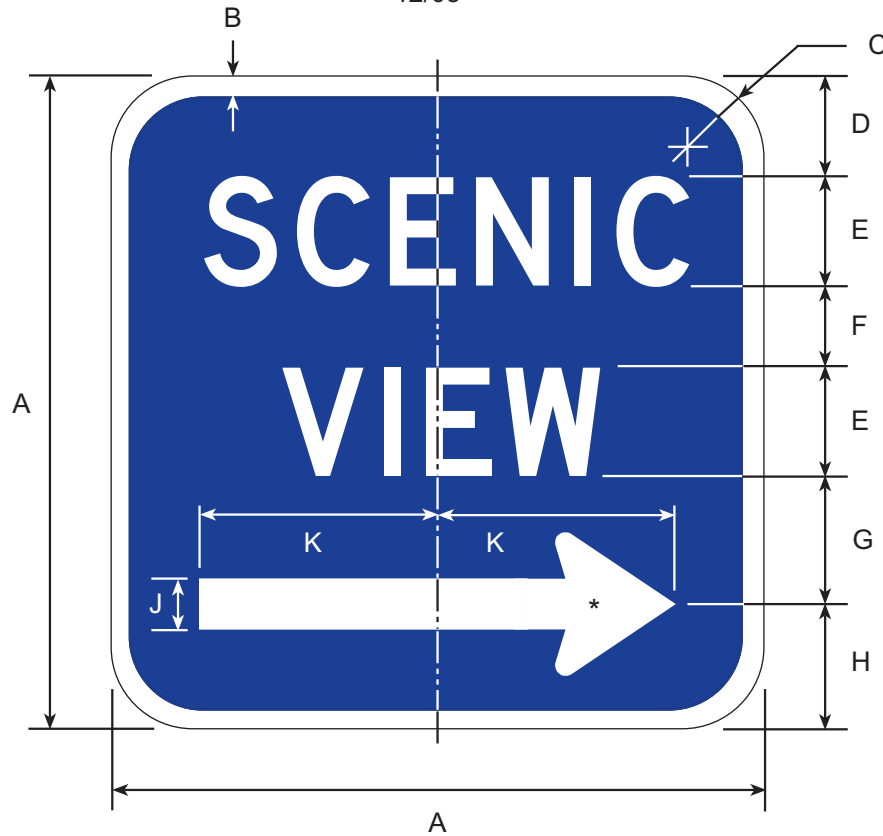

D6-1

12/05

* SEE APPENDIX FOR ARROW DETAILS

DIMENSIONS (MILLIMETERS)									
A	B	C	D	E	F	G	H	J	K
900	25	100	125	150D	110	175	190	69	338
1200	38	150	175	200D	150	225	250	88	450
1500	50	150	200	250D	195	300	305	113	563
1800	50	200	250	300D	225	360	365	138	675

DIMENSIONS (INCHES)									
A	B	C	D	E	F	G	H	J	K
36	1	4	5	6D	4 1/2	7	7 1/2	2 3/4	13 1/2
48	1 1/2	6	7	8D	6	9	10	3 1/2	18
60	2	6	8	10D	7 3/4	12	12 1/4	4 1/2	22 1/2
72	2	8	10	12D	9	14	15	5 1/2	27

COLORS

LEGEND & ARROW - WHITE (REFL)
BACKGROUND - BLUE (REFL)