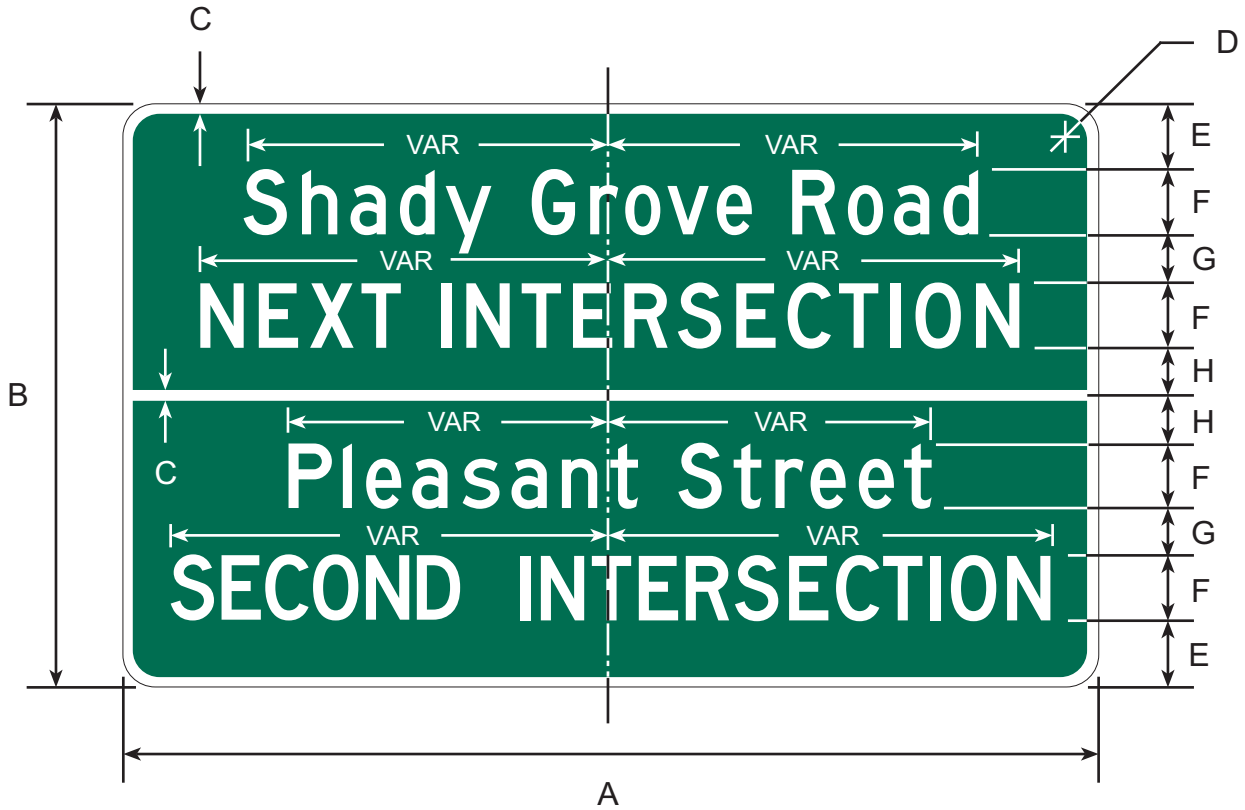

D3-2A

1/06

DIMENSIONS (MILLIMETERS)							
A	B	C	D	E	F	G	H
VAR	1350	25	75	150	150D	113	113

DIMENSIONS (INCHES)							
A	B	C	D	E	F	G	H
VAR	54	1	3	6	6D	4 1/2	4 1/2

COLORS

LEGEND - WHITE (REFL)
BACKGROUND - GREEN (REFL)