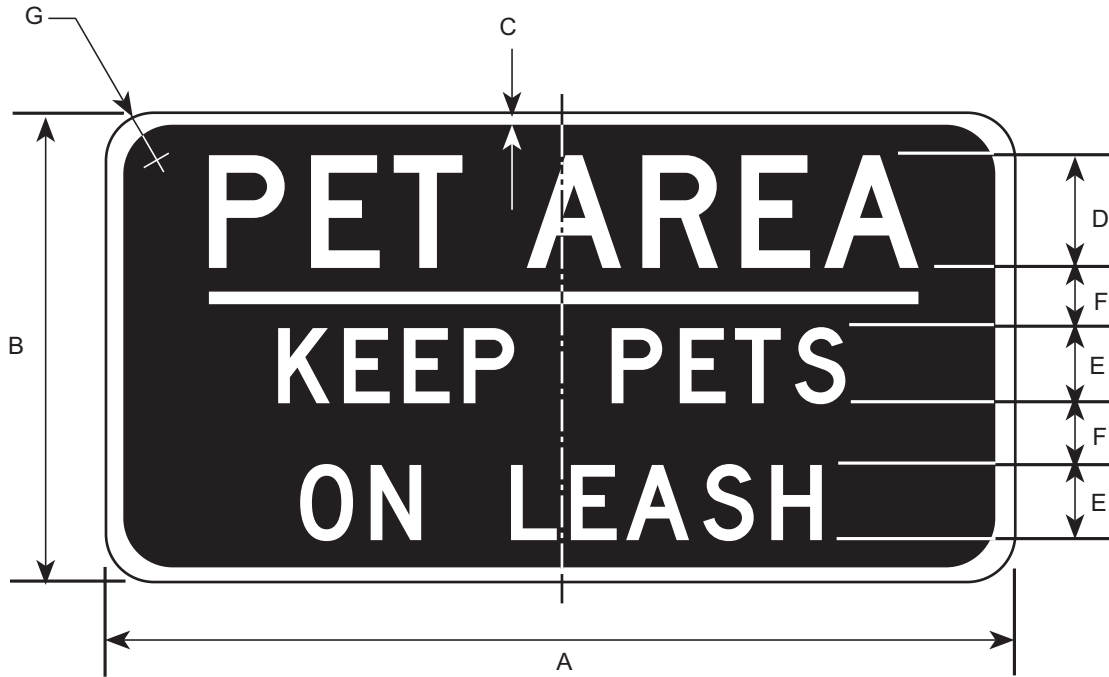

D5-901

10/97

DIMENSIONS (MILLIMETERS)						
A	B	C	D	E	F	G
600	300	13	75D	50D	25	38

DIMENSIONS (INCHES)						
A	B	C	D	E	F	G
24	12	1/2	3D	2D	1	1 1/2

COLORS

LEGEND — WHITE (REFL)
BACKGROUND — BROWN (REFL)