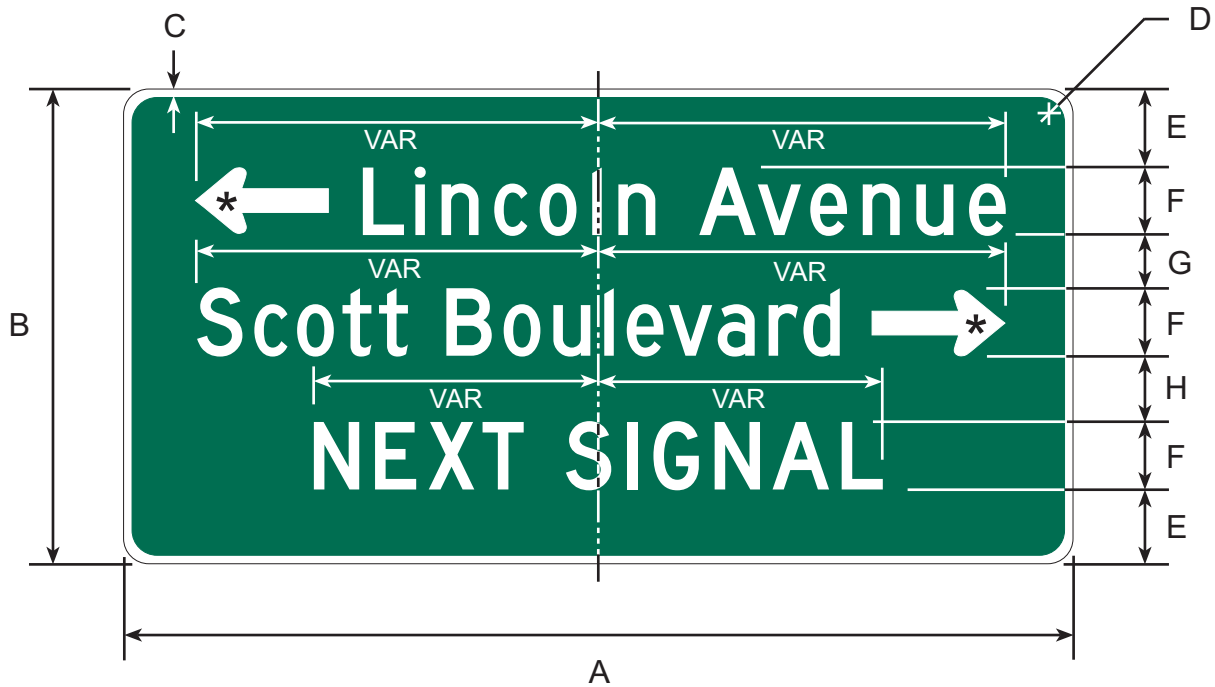

* 6C PREFERRED, 6B ALLOWED IF NECESSARY

COLORS

LEGEND, SEPARATION BAR—WHITE (REFL)

BACKGROUND—GREEN (REFL)

D3-2

1/06

* SEE APPENDIX FOR STANDARD ARROW DETAILS

DIMENSIONS (MILLIMETERS)							
A	B	C	D	E	F	G	H
VAR	1050	19	56	175	150D	100	150
VAR	1350	25	75	163	150D	100	113