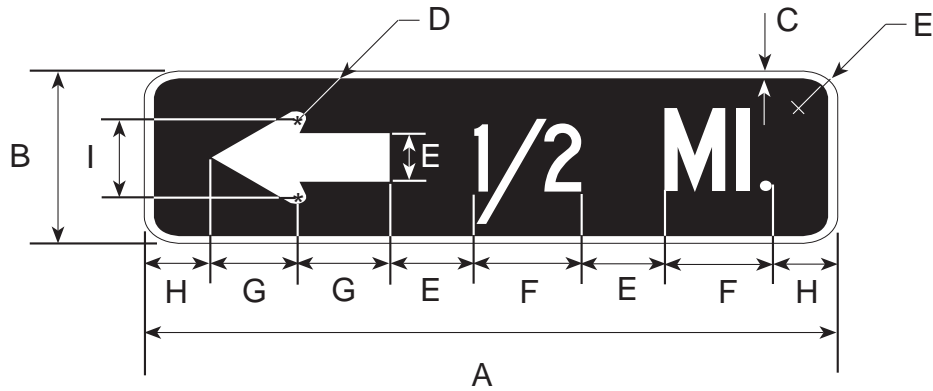

D9-501

11/97

NOTE: USE 4 1/100mm SERIES C FOR CAP,
4 1/100mm SERIES C NUMERALS OR
3 1/75mm SERIES C FRACTION.

DIMENSIONS (MILLIMETERS)								
A	B	C	D	E	F	G	H	I
600	150	13	188	38	125	75	50	87 1/2

DIMENSIONS (INCHES)								
A	B	C	D	E	F	G	H	I
24	6	1/2	1/4	1 1/2	5	3	2	3 1/2

COLORS

LEGEND - WHITE (REFL)
BACKGROUND - BLUE OR BROWN (REFL)