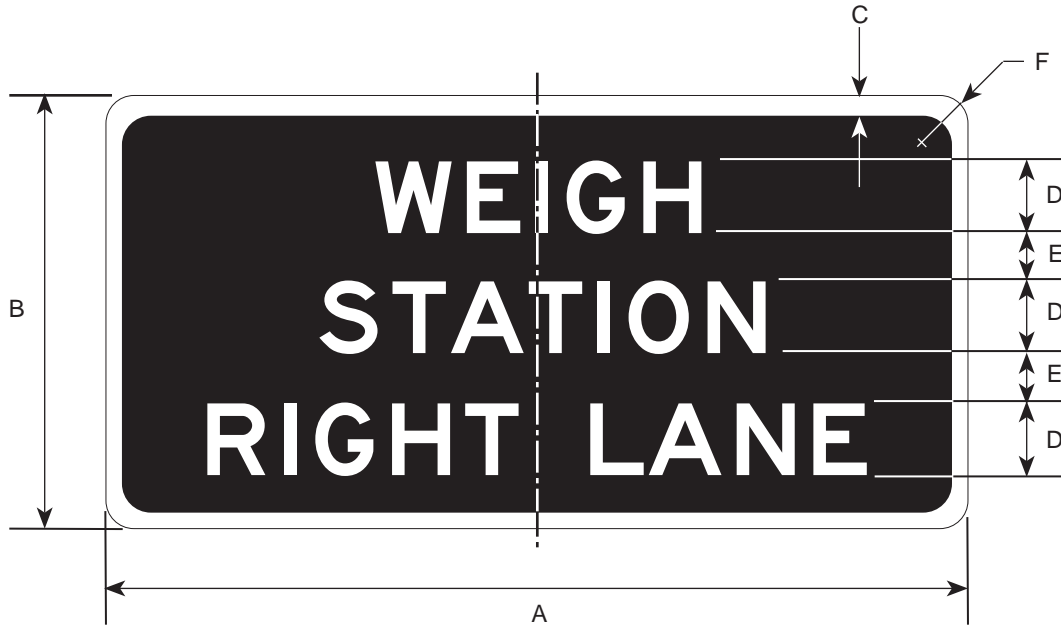

D8-201

10/97

DIMENSIONS (MILLIMETERS)					
A	B	C	D	E	F
1800	900	38	150D	100	100
2700	1500	50	250D	175	150

DIMENSIONS (INCHES)					
A	B	C	D	E	F
72	36	1 1/2	6D	4	4
108	60	2	10D	7	6

COLORS

LEGEND - WHITE (REFL)
BACKGROUND - GREEN (REFL)