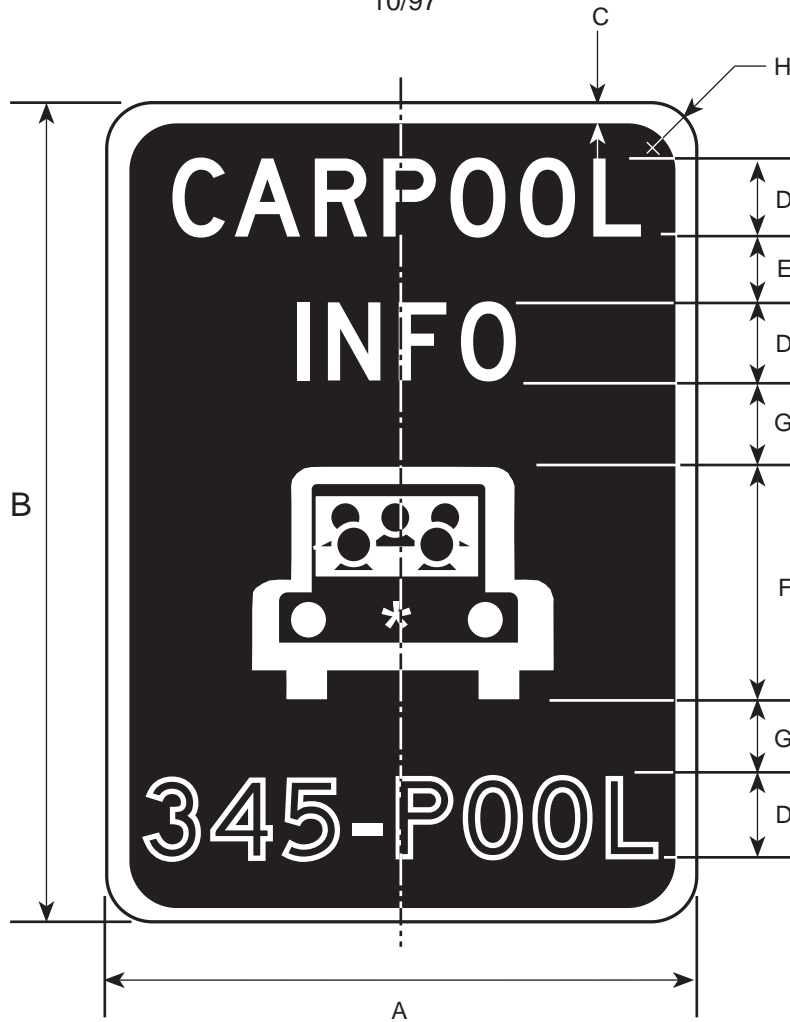

D12-202

10/97

* SEE APPENDIX FOR SYMBOL DESIGN

NOTE: TELEPHONE NUMBER AS NOTED ON THE PLANS.

DIMENSIONS (MILLIMETERS)								
A	B	C	D	E	F	G	H	HOLE CTRS.
750	1200	19	100D	75	300	100	11	750

DIMENSIONS (INCHES)								
A	B	C	D	E	F	G	H	HOLE CTRS.
30	48	3/4	4D	3	12	4	4 1/2	30

COLORS

LEGEND - WHITE (REFL.)
BACKGROUND - BLUE (REFL.)