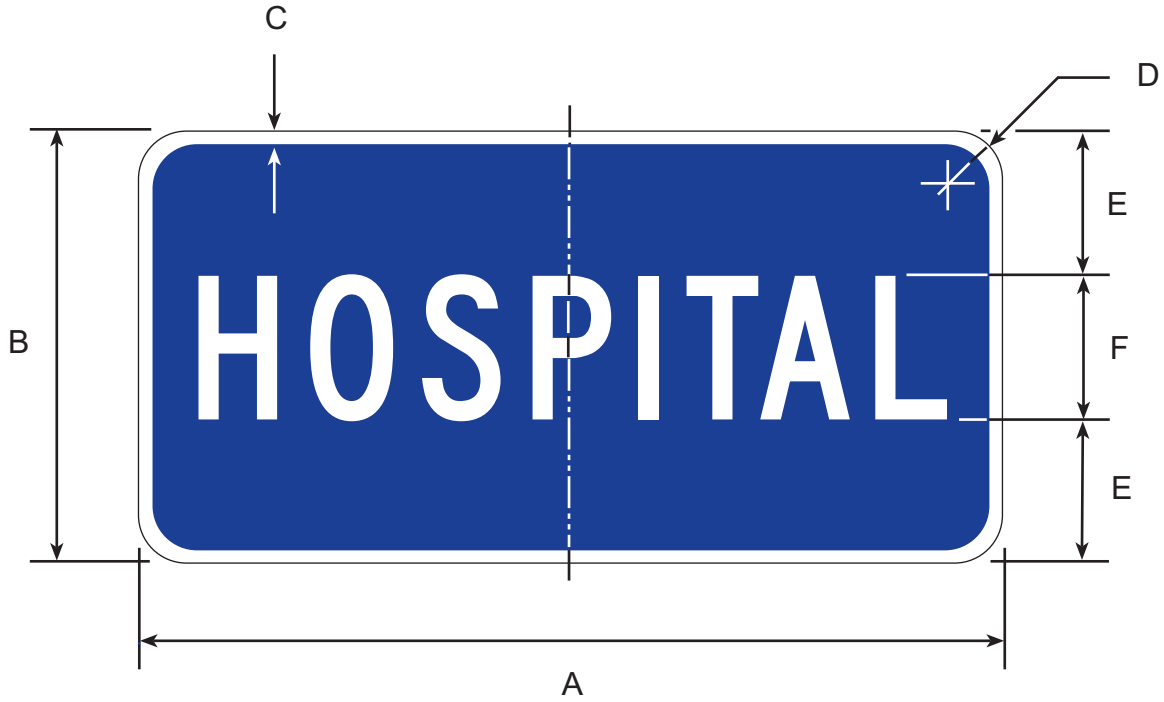

D9-13A

12/05

DIMENSIONS (MILLIMETERS)					
A	B	C	D	E	F
600	300	13	38	100	100C

DIMENSIONS (INCHES)					
A	B	C	D	E	F
24	12	1/2	1 1/2	4	4C

COLORS

LEGEND - WHITE (REFL)
BACKGROUND - BLUE (REFL)