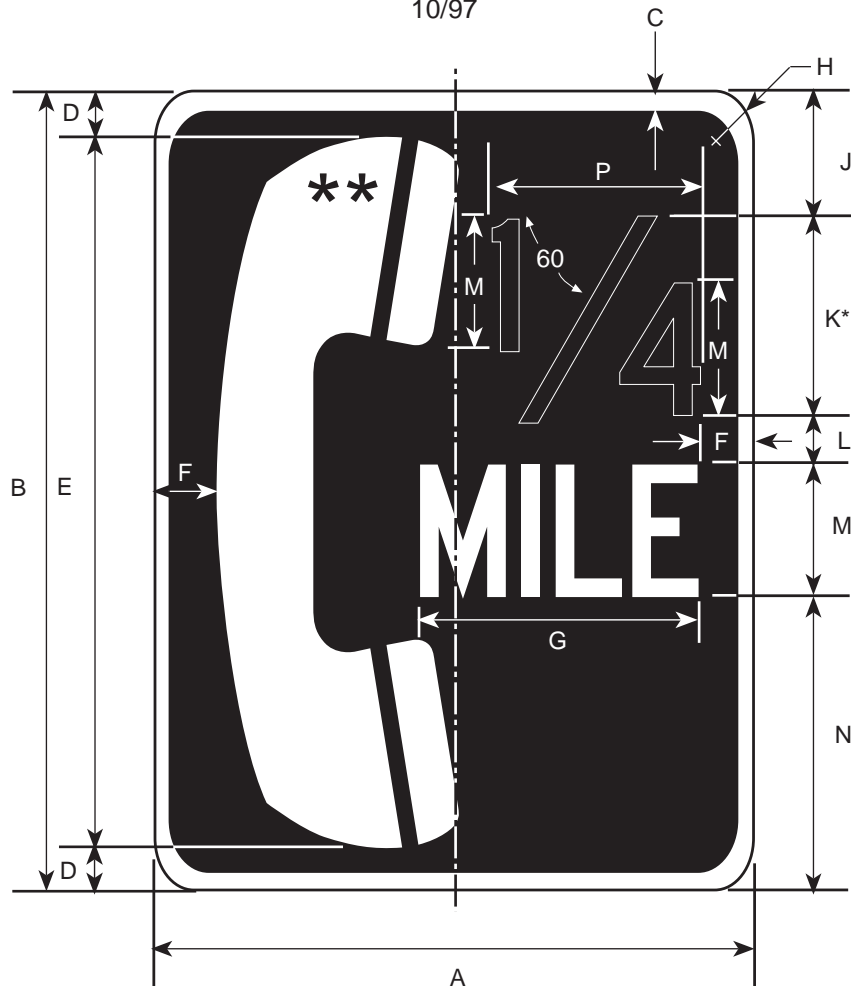

D9-1B

10/97

* OPTICALLY SPACE NUMERAL(S) ABOVE 'MILE'
** SEE APPENDIX FOR SYMBOL DESIGN

DIMENSIONS (MILLIMETERS)													
A	B	C	D	E	F	G	H	J	K	L	M	N	P
450	600	13	38	525	25	238	38	94	150	38	100	219	200
600	750	16	50	650	38	297	38	11	188	50	125	275	250
750	900	19	63	775	50	356	47	125	225	63	150	338	300

DIMENSIONS (INCHES)													
A	B	C	D	E	F	G	H	J	K	L	M	N	P
18	24	1/2	1 1/2	21	1	9 1/2	1 1/2	3 3/4	6	1 1/2	4C	8 3/4	8
24	30	5/8	2	26	1 1/2	11 7/8	1 1/2	4 1/2	7 1/2	2	5C	1	10
30	36	3/4	2 1/2	31	2	14 1/4	1 7/8	5	9	2 1/2	6C	13 1/2	12

COLORS

LEGEND - WHITE (REFL)
BACKGROUND - BLUE (REFL)