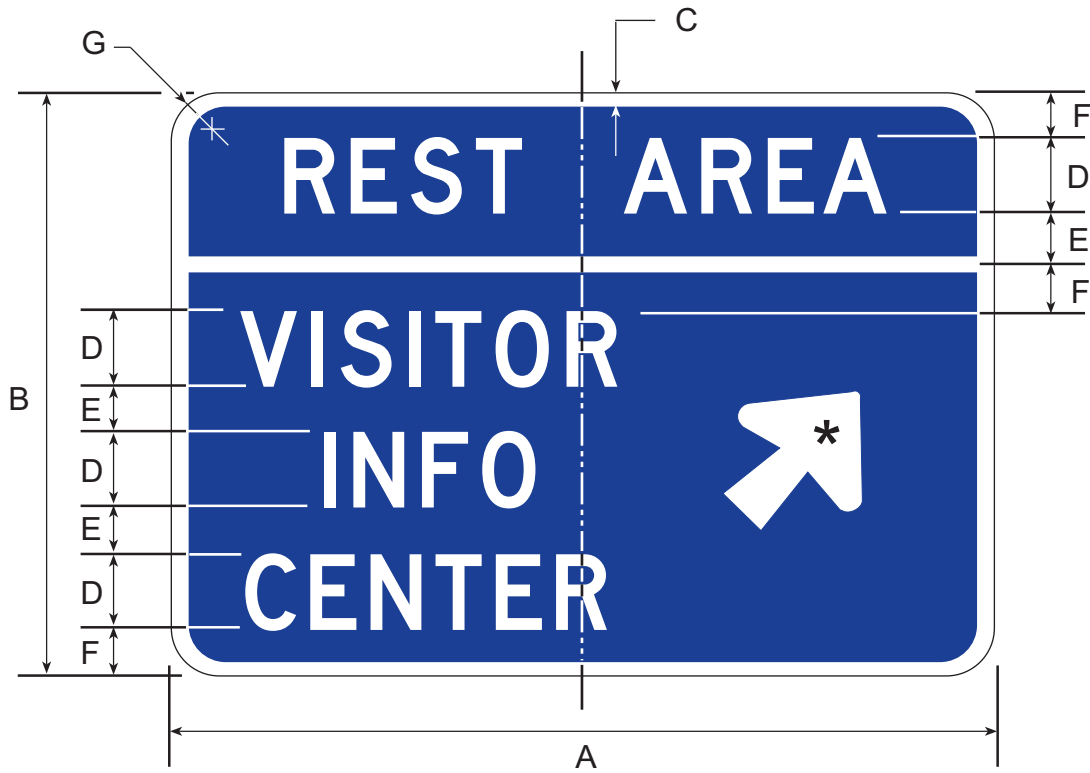

D5-204

12/05

* SEE APPENDIX FOR STANDARD ARROW DETAILS

DIMENSIONS (MILLIMETERS)							
A	B	C	D	E	F	G	ARROW SIZE
3000	2550	50	300D	200	250	250	4

DIMENSIONS (INCHES)							
A	B	C	D	E	F	G	ARROW SIZE
120	102	2	12D	8	10	10	4

COLORS

SYMBOL, LEGEND — WHITE (REFL)
BACKGROUND — BLUE (REFL)