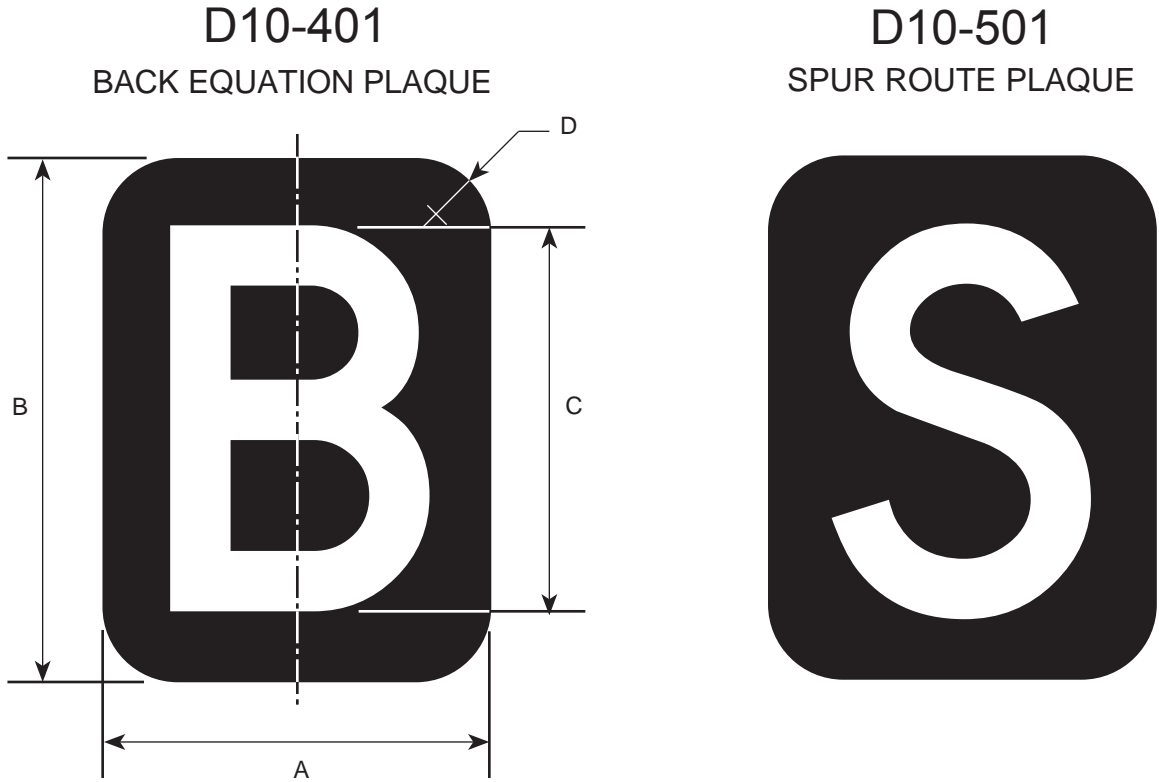

D10-401 & D10-501

10/97

DIMENSIONS (MILLIMETERS)				
A	B	C	D	HOLE CTRS.
150	200	150D	25	175

DIMENSIONS (INCHES)				
A	B	C	D	HOLE CTRS.
6	8	6D	1	7

COLORS

LEGEND - WHITE (REFL.)
BACKGROUND - GREEN (REFL.)