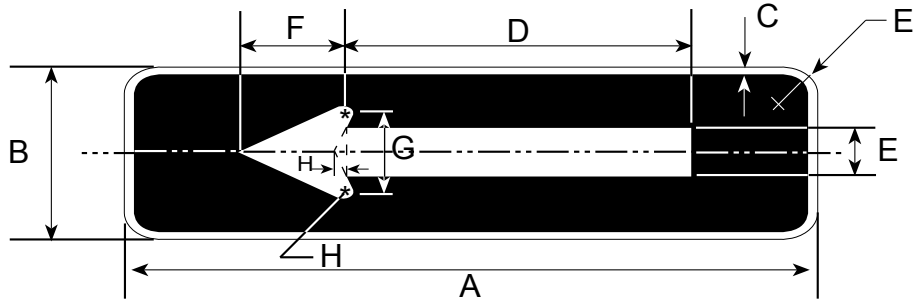

D9-401

6/03

DIMENSIONS (MILLIMETERS)							
A	B	C	D	E	F	G	H
600	150	13	300	38	75	88	6

DIMENSIONS (INCHES)							
A	B	C	D	E	F	G	H
24	6	1/2	12	1 1/2	3	3 1/2	1/4

COLORS
 LEGEND - WHITE (REFL)
 BACKGROUND - BLUE, GREEN, OR BROWN (REFL)