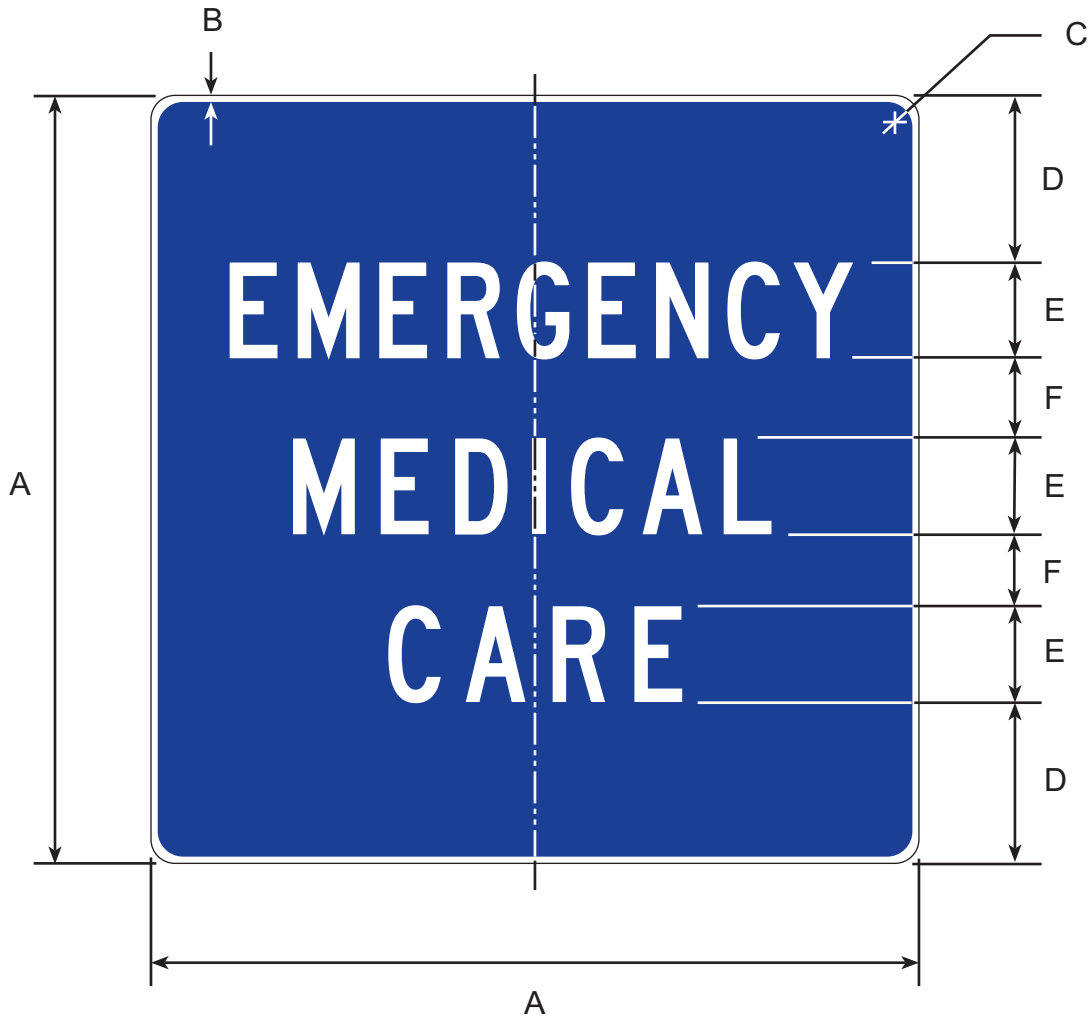

D9-13C

12/05

DIMENSIONS (MILLIMETERS)					
A	B	C	D	E	F
600	13	38	115	75C	72.5

DIMENSIONS (INCHES)					
A	B	C	D	E	F
24	1/2	1 1/2	4 3/4	3C	2 3/4

COLORS

LEGEND - WHITE (REFL)
BACKGROUND - BLUE (REFL)