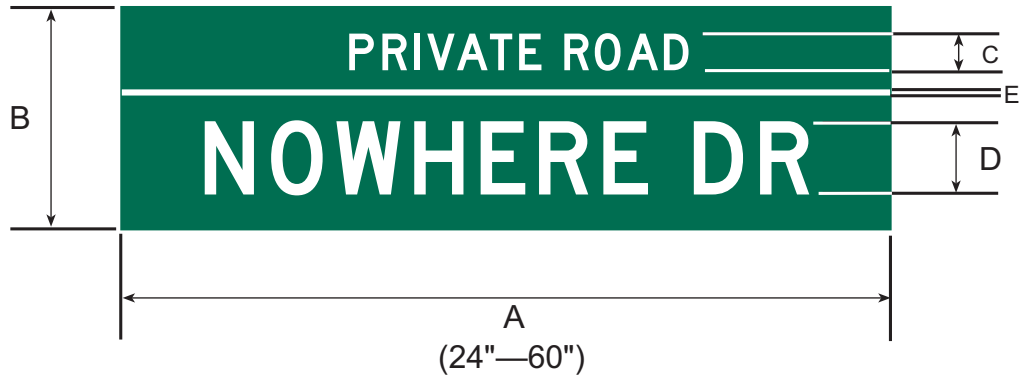

DIMENSIONS (INCHES)				
A	B	C	D	E
VAR	16	3/4	6D	1 1/2

COLORS

LEGEND — WHITE (REFL)
BACKGROUND — GREEN (REFL)

D3-104

12/05

DIMENSIONS (MILLIMETERS)				
A	B	C	D	E
VAR	300	50D	150C	16

DIMENSIONS (INCHES)				
A	B	C	D	E
VAR	12	2D	6C*	5/8