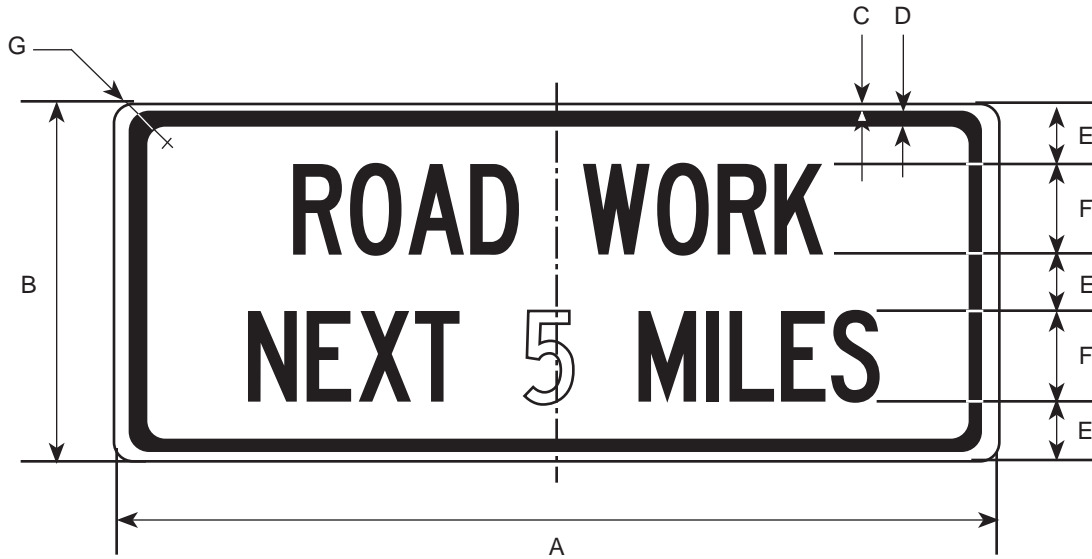

G20-1

11/97

DIMENSIONS (MILLIMETERS)						
A	B	C	D	E	F	G
1500	600	16	22	100	150C	75

DIMENSIONS (INCHES)						
A	B	C	D	E	F	G
60	24	5/8	7/8	4	6C	3

COLORS

LEGEND - BLACK (NON-REFL)
 BACKGROUND - ORANGE (REFL)

G20-2A & G20-4

11/97

G20-2A

DIMENSIONS (MILLIMETERS)							
A	B	C	D	E	F	G	H
1200	600	9	16	75	150C	11	38

DIMENSIONS (INCHES)							
A	B	C	D	E	F	G	H
48	24	3/8	5/8	3	6C	4 1/2	1 1/2

G20-4

DIMENSIONS (MILLIMETERS)							
A	B	C	D	E	F	G	H
900	450	9	16	66	125C	69	38