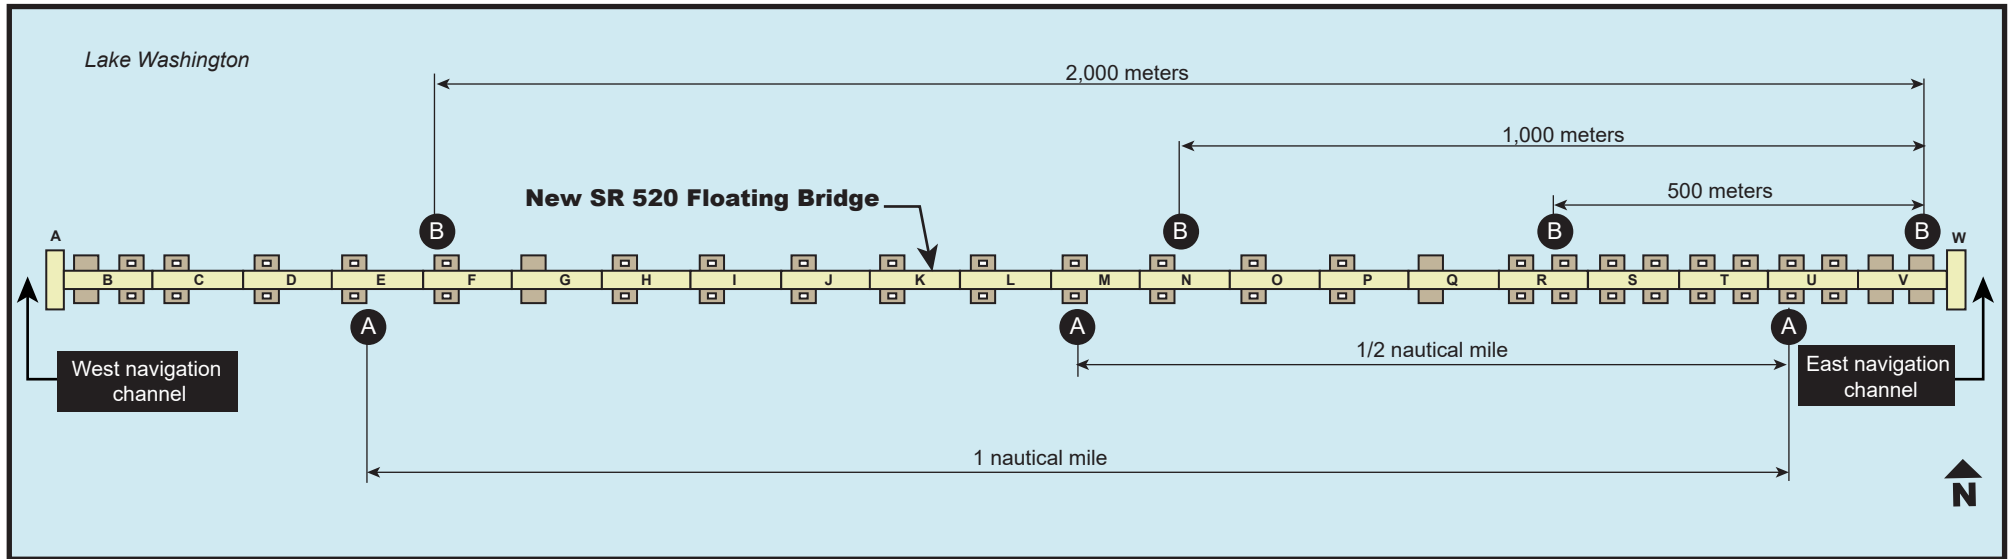

# SR 520 BRIDGE REPLACEMENT AND HOV PROGRAM

## Nautical mile markers layout on Lake Washington

### Graphic key: